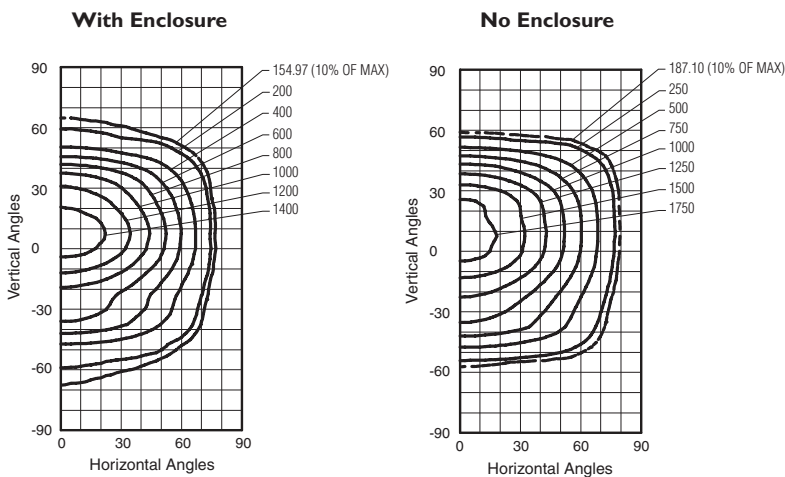

XPressives 2-Foot Linear Fluorescent

BALLAST MATRIX

K1Y – T8 single-lamp ballast **N1Y** – T5 single-lamp ballast
K2Y – T8 two-lamp ballast **N2Y** – T5 two-lamp ballast

S1Y – T5HO single-lamp ballast **B1Y** – T12HO single-lamp ballast
S2Y – T5HO two-lamp ballast

DIMENSIONAL DATA

PHOTOMETRIC DATA

ARM STYLES

Note: Arm styles SL2, SL3 and SL4 require aircraft cable support (included)

MOUNTING COMPONENTS

MOUNTING ACCESSORY