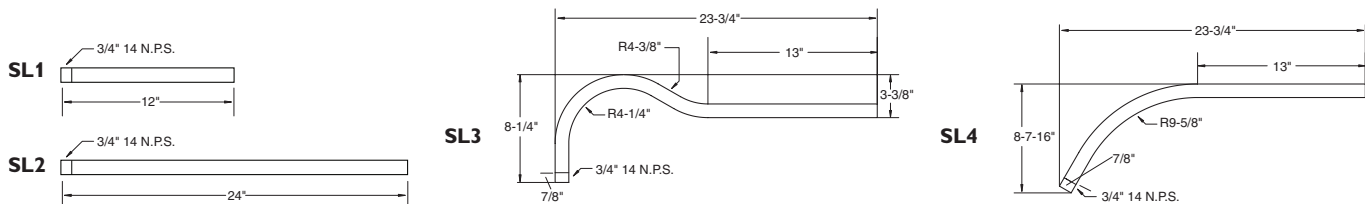

ORDERING INFORMATION

Catalog Number: Example: X1AGR254S2YGWU1E

Series		Shape	Reflector	COLOR 1		Lamp # (cross section)	Lamp Wattage	Ballast	COLOR 2		Color Combination	Voltage	Options
Texture	Color	Texture	Color	Texture	Color			Texture	Color				
<input type="checkbox"/>	<input type="checkbox"/>	<input type="checkbox"/>	<input type="checkbox"/>	<input type="checkbox"/>	<input type="checkbox"/>	<input type="checkbox"/>	<input type="checkbox"/>	<input type="checkbox"/>	<input type="checkbox"/>	<input type="checkbox"/>	<input type="checkbox"/>	<input type="checkbox"/>	<input type="checkbox"/>
X= Xpressives Linear Fluorescent	1	A= Asymmetric	W= Wrinkle	G= Green B= Black W= White P= Bronze	1 2 (T5/T8/ T5HO)	17= 2'T8	T8 K1Y K2Y	W= Wrinkle	G= Green B= Black W= White P= Bronze	Q= Combo HEBC T= Combo H-EBC U= Combo HE-BC V= Combo HEB-C W= Combo HB-EC X= Combo HBC-E Y= Combo HC-EB Z= Combo HEC-B	1= 120V 7= 277V B= 120-277 5= 480V	E= Enclosed R= Remote ballast* M= Emergency (remote only) Dimming (consult factory)	
			F= Flat	B= Black P= Bronze		24= 2' T5HO	T5HO S1Y S2Y	F= Flat	B= Black P= Bronze				
			G= High Gloss	G= Green B= Black W= White Y= Yellow U= Blue R= Red		14= 2' T5	T5 N1Y N2Y	G= High Gloss	G= Green B= Black W= White Y= Yellow U= Blue R= Red				
			M= Metallic	C= Copper S= Silver G= Galvanite				M= Metallic	C= Copper S= Silver G= Galvanite				
			T= Textured	S= Silver				T= Textured	S= Silver				
			N= Natural*	U= Unfinished C= Clear Coat				N= Natural*	U= Unfinished C= Clear Coat				

XPressives 2-Foot Linear Fluorescent

BALLAST MATRIX

K1Y – T8 single-lamp ballast **N1Y** – T5 single-lamp ballast
K2Y – T8 two-lamp ballast **N2Y** – T5 two-lamp ballast

S1Y – T5HO single-lamp ballast **B1Y** – T12HO single-lamp ballast
S2Y – T5HO two-lamp ballast

DIMENSIONAL DATA

PHOTOMETRIC DATA

ARM STYLES

Note: Arm styles SL2, SL3 and SL4 require aircraft cable support (included)

MOUNTING COMPONENTS

MOUNTING ACCESSORY