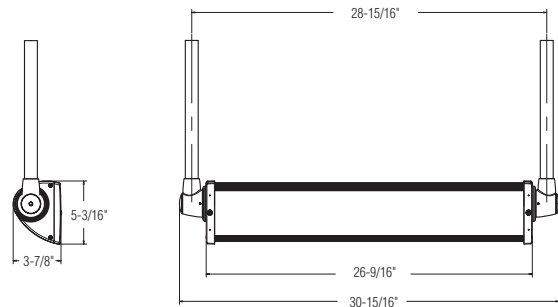

XPressives 2-Foot Linear Fluorescent

BALLAST MATRIX

K1Y – T8 single-lamp ballast **N1Y** – T5 single-lamp ballast
K2Y – T8 two-lamp ballast **N2Y** – T5 two-lamp ballast

S1Y – T5HO single-lamp ballast **B1Y** – T12HO single-lamp ballast
S2Y – T5HO two-lamp ballast

DIMENSIONAL DATA

PHOTOMETRIC DATA

ARM STYLES

Note: Arm styles SL2, SL3 and SL4 require aircraft cable support (included)

MOUNTING COMPONENTS

MOUNTING ACCESSORY