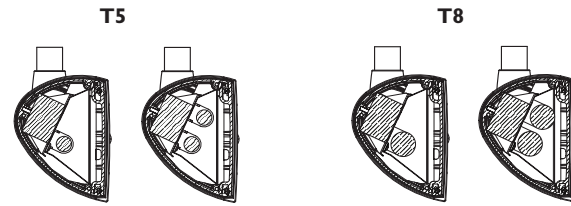

ORDERING INFORMATION

Catalog Number: Example: X1AGR254S2YGWU1E

Series		Shape	Reflector	COLOR 1		Lamp # (cross section)	Lamp Wattage	Ballast	COLOR 2		Color Combination	Voltage	Options
Texture	Color	Texture	Color	Texture	Color			Texture	Color				
<input type="checkbox"/>	<input type="checkbox"/>	<input type="checkbox"/>	<input type="checkbox"/>	<input type="checkbox"/>	<input type="checkbox"/>	<input type="checkbox"/>	<input type="checkbox"/>	<input type="checkbox"/>	<input type="checkbox"/>	<input type="checkbox"/>	<input type="checkbox"/>	<input type="checkbox"/>	<input type="checkbox"/>
X= Xpressives Linear Fluorescent	1	A= Asymmetric	W= Wrinkle	G= Green B= Black W= White P= Bronze	1 2 (T5/T8/ T5HO)	17= 2'T8	T8 K1Y K2Y	W= Wrinkle	G= Green B= Black W= White P= Bronze	Q= Combo HEBC T= Combo H-EBC U= Combo HE-BC V= Combo HEB-C W= Combo HB-EC X= Combo HBC-E Y= Combo HC-EB Z= Combo HEC-B	1= 120V 7= 277V B= 120-277 5= 480V	E= Enclosed R= Remote ballast* M= Emergency (remote only) Dimming (consult factory)	
			F= Flat	B= Black P= Bronze		24= 2' T5HO	T5HO S1Y S2Y	F= Flat	B= Black P= Bronze				
			G= High Gloss	G= Green B= Black W= White Y= Yellow U= Blue R= Red		14= 2' T5	T5 N1Y N2Y	G= High Gloss	G= Green B= Black W= White Y= Yellow U= Blue R= Red				
			M= Metallic	C= Copper S= Silver G= Galvanite				M= Metallic	C= Copper S= Silver G= Galvanite				
			T= Textured	S= Silver				T= Textured	S= Silver				
			N= Natural*	U= Unfinished C= Clear Coat				N= Natural*	U= Unfinished C= Clear Coat				

XPressives 2-Foot Linear Fluorescent

BALLAST MATRIX

K1Y – T8 single-lamp ballast **N1Y** – T5 single-lamp ballast
K2Y – T8 two-lamp ballast **N2Y** – T5 two-lamp ballast

S1Y – T5HO single-lamp ballast **B1Y** – T12HO single-lamp ballast
S2Y – T5HO two-lamp ballast

DIMENSIONAL DATA

PHOTOMETRIC DATA

ARM STYLES

Note: Arm styles SL2, SL3 and SL4 require aircraft cable support (included)

MOUNTING COMPONENTS

MOUNTING ACCESSORY